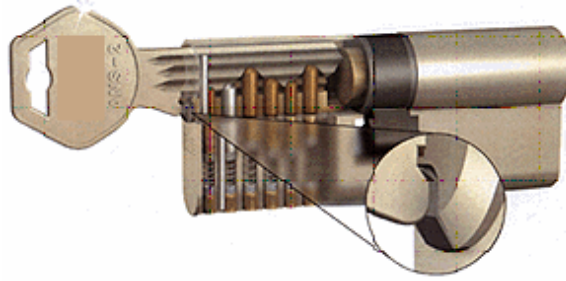

**Cylinders**

MF	REF NO	DESCRIPTION	F	TYPE	UNIT
BB	BB222	ZZ Cylinder with internal turnsnib		Cylinders	Each
BB	BB555	Knobset Cylinder		Cylinders	Each

**Door Closers**

MF	REF NO	DESCRIPTION	F	TYPE	UNIT
FF	FF333	Heavy Duty Door Closer	2.0	Closers	Each

**Hinges**

MF	REF NO	DESCRIPTION	F	TYPE	UNIT
HH	HH15	Hinges		Hinges	Each

**Locksets**

**OUTSIDE:** Pushing button in inner knob locks outer knob. Turning key releases button automatically. Rotating push button to horizontal position permanently locks outer knob. Key will now only retract latchbolt.

**INSIDE:** Knob always free for immediate exit. Turning inside knob releases button.

**LATCHBOLT** automatically deadlocks when door is closed.

MF	REF NO	DESCRIPTION	F	TYPE	UNIT
BB	555SC	Entrance Set	2.0	Locks	Each

**Mortise Locks**

**Double Cylinder** Reversible  
Recommended for glass doors.  
**Outside:** Locked or unlocked by key.  
**Inside:** Locked or unlocked by key.

**Cylinder and Turnknob** Reversible  
**Outside:** Locked or unlocked by key.  
**Inside:** Locked or unlocked by turnknob.